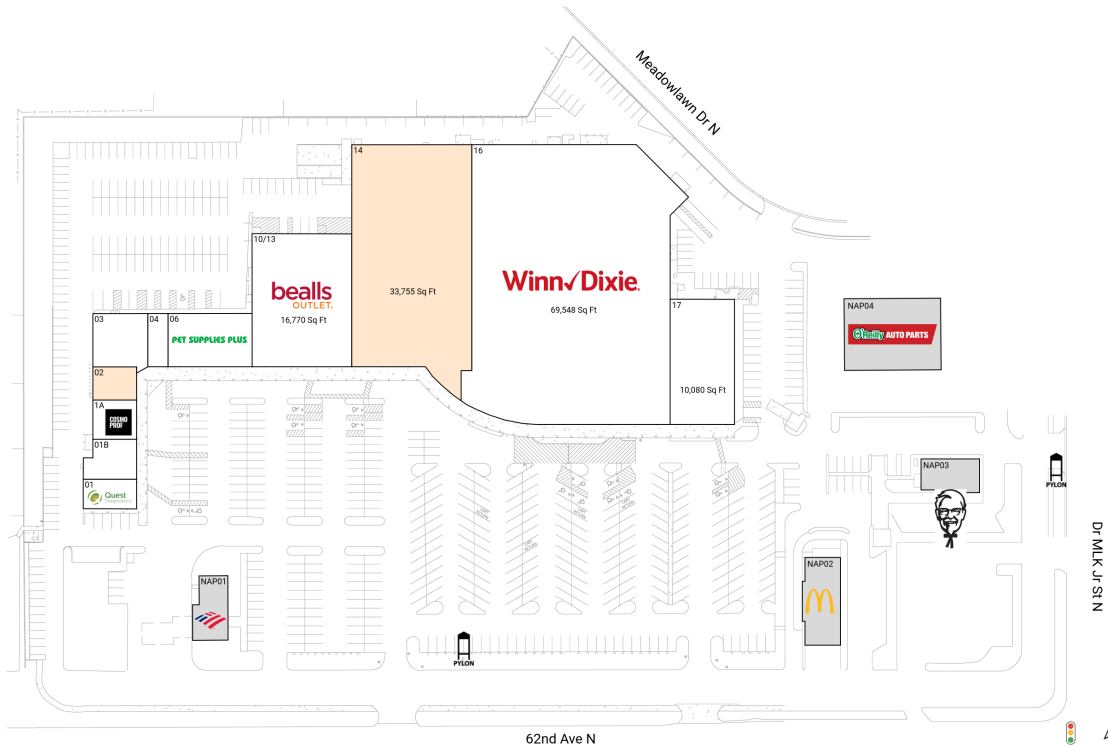

# Rutland Plaza - St. Petersburg

1049 62nd Ave. N | St. Petersburg, FL 33702

Pinellas County Tampa-St. Petersburg-Clearwater, FL 149,562 Sq Ft

27.8295, -82.6492

## Available Spaces

02 1,750 Sq Ft 360°      14 33,755 Sq Ft 360°

## Current Tenants Space size listed in square feet

|       |                               |        |
|-------|-------------------------------|--------|
| 01    | Quest Diagnostics             | 2,000  |
| 01B   | Ninja Academy of Martial Arts | 2,459  |
| 1A    | CosmoProf                     | 2,200  |
| 03    | Slizzy McGee's                | 3,860  |
| 04    | Pure Nail Bar                 | 1,340  |
| 06    | Pet Supplies Plus             | 5,800  |
| 10/13 | Bealls Outlet                 | 16,770 |
| 16    | Winn-Dixie                    | 69,548 |
| 17    | Big Apple Buffet              | 10,080 |
| NAP01 | Bank of America               | 0      |
| NAP02 | McDonald's                    | 0      |
| NAP03 | KFC                           | 0      |
| NAP04 | O'Reilly Auto Parts           | 0      |

This site plan is for illustrative and information purposes only, showing the general layout of the shopping center; and is not a legal survey. Brixmor makes no representation or warranty that the shopping center is exactly as depicted as site conditions and tenant mix are subject to change over time.